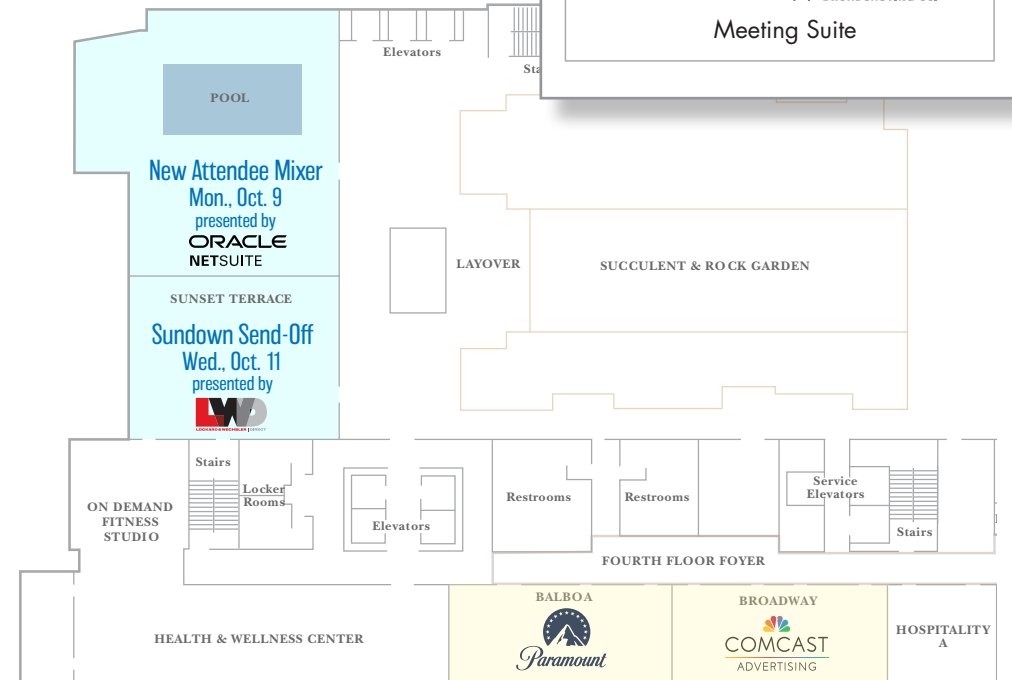

## KEY LOCATIONS

- Show Registration:**  
Level 2, Pacific Ballroom B
- Meeting Hall:**  
Level 2, Pacific Ballroom C
- Educational Sessions:**  
Level 2, Bayview Ballroom B

## Level 4

**PACIFIC BALLROOM B**  
Registration

**EMBARCADERO**  
Lockard & Wechsler Direct

**HARBOR**  
Extreme Reach

**BAYVIEW BALLROOM A**  
Women's Leadership Breakfast  
presented by Yangaroo

PDMI Council Meetings

**EXECUTIVE BOARD ROOM**  
Speaker Ready Room

**BAYVIEW TERRACE**  
Bayview Bash  
presented by Extreme Reach

**BALBOA**  
Paramount

**BROADWAY**  
Comcast Advertising

**SUNSET TERRACE**  
New Attendee Mixer  
presented by Oracle NetSuite