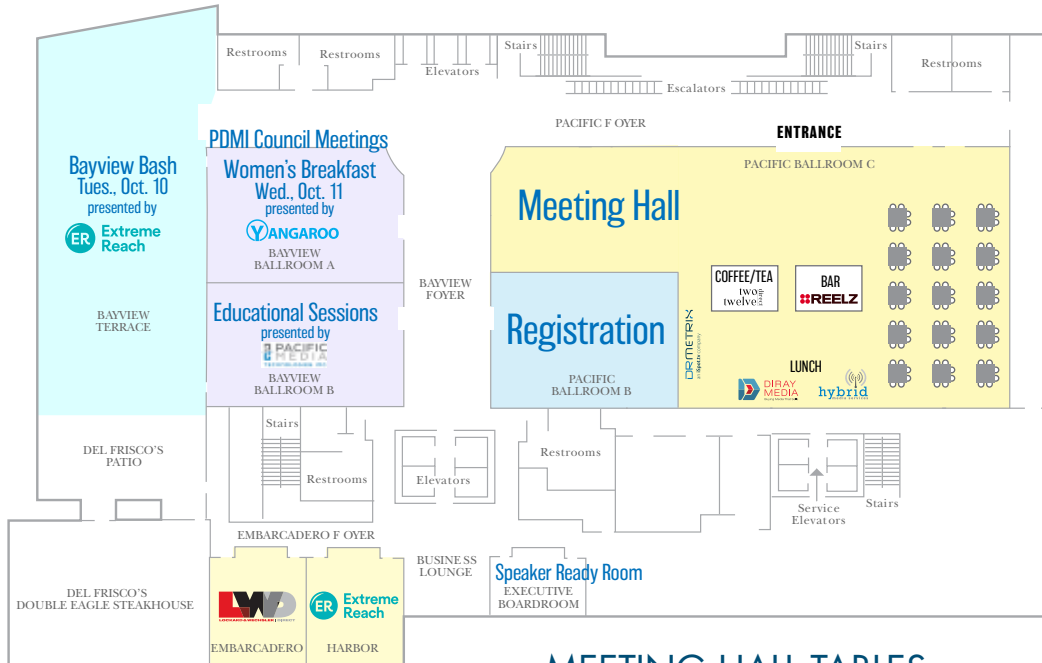

MEETING SPACES

KEY LOCATIONS

- **Show Registration:**
  Level 2, Pacific Ballroom B
- **Meeting Hall:**
  Level 2, Pacific Ballroom C
- **Educational Sessions:**
  Level 2, Bayview Ballroom B

Level 2

MEETING HALL TABLES

Advocado	Pacific Media Technologies
Bluewater	Quickbox
d2h Partners	Reelz
Dial800	RSLT
Downpat Music	TiVo/Xperi
Kount, an Equifax Co.	Yangaroo
Marketing Architects	
Modern Postcard	

MEETING HALL HOURS

- Monday, Oct. 9: Noon-5 p.m.
- Tuesday, Oct. 10: 9 a.m.-5 p.m.
- Wednesday, Oct. 11: 9 a.m.-5 p.m.

WI-FI PROVIDED BY

Network: PDMIWEST
Password: Dial800!