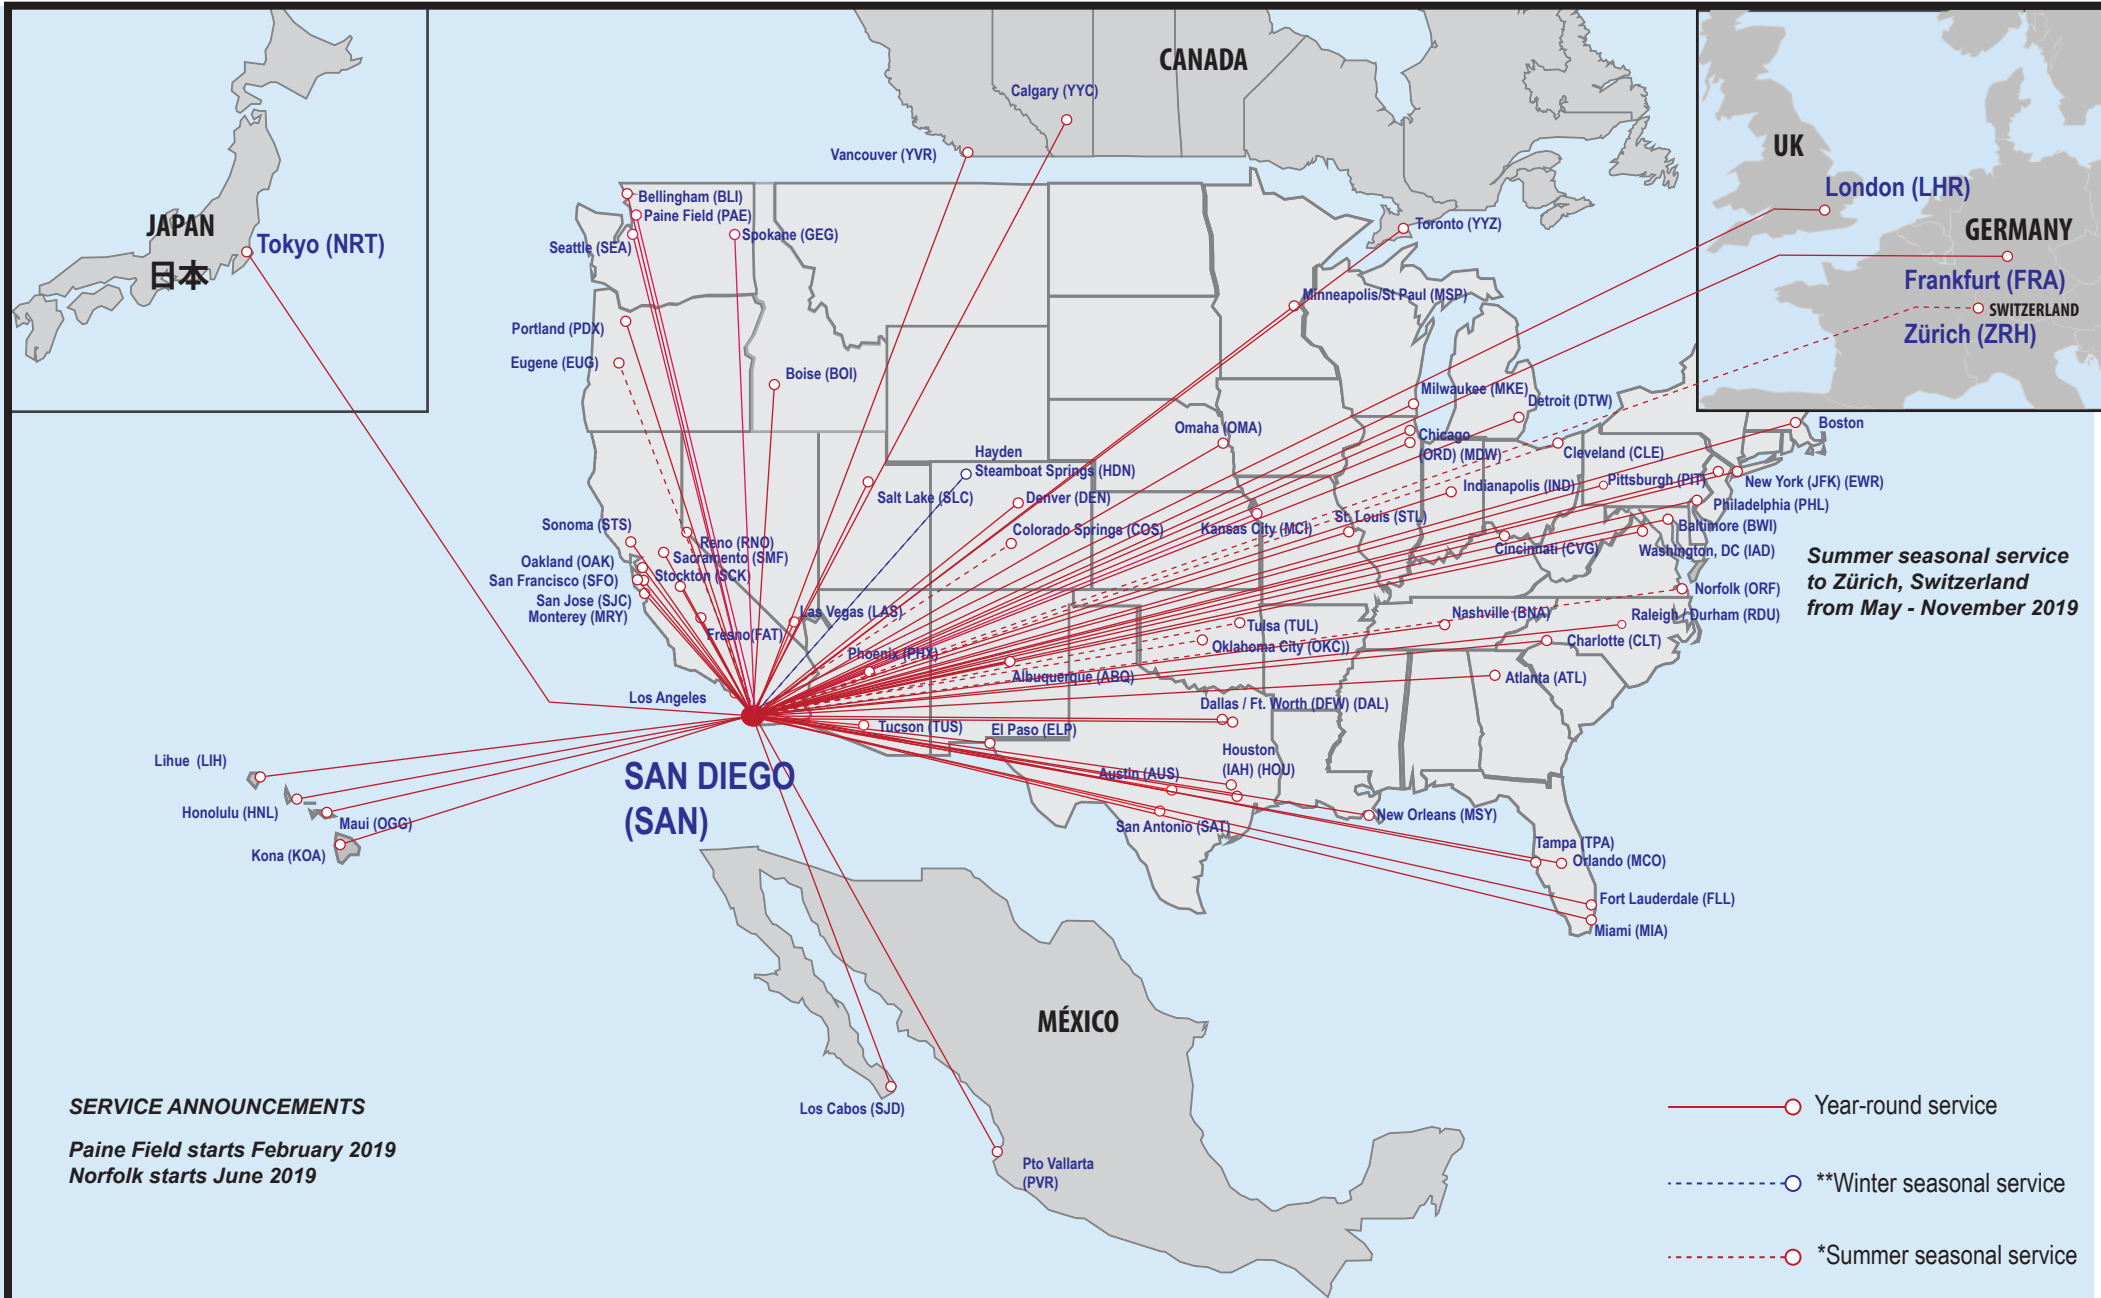

# San Diego International Airport (SAN) AIR SERVICE ROUTE MAP 2019

**SERVICE ANNOUNCEMENTS**  
Paine Field starts February 2019  
Norfolk starts June 2019

—○— Year-round service  
- - -○- - - \*\*Winter seasonal service  
- - -○- - - \*Summer seasonal service